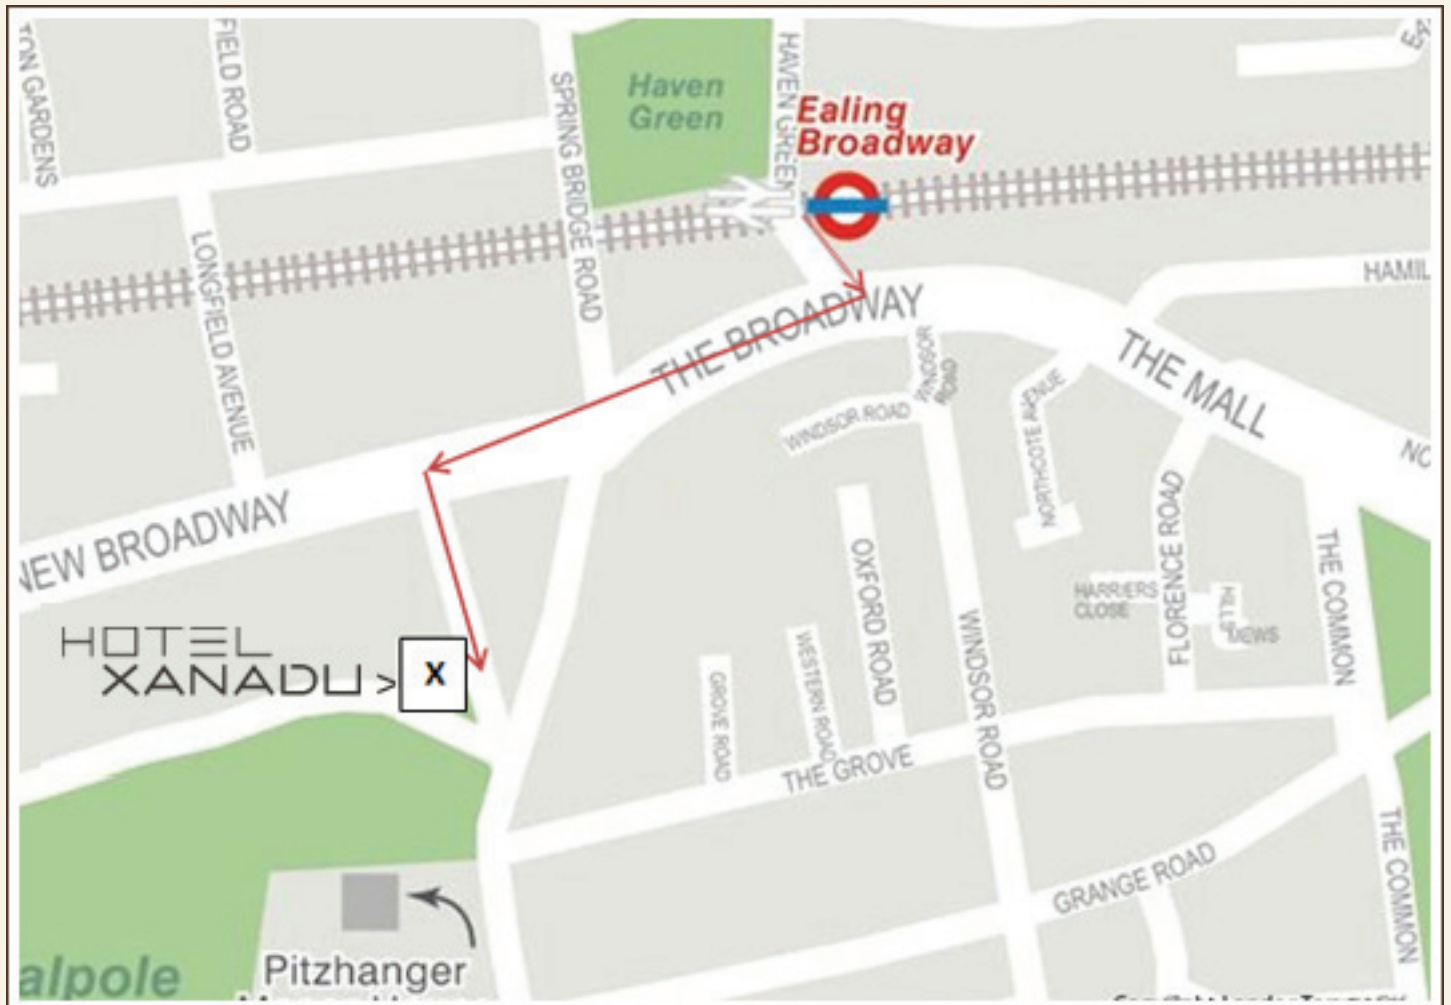

POSTCODE FOR SAT NAV: W5 5AA

PUBLIC CAR PARKS

There are five public car parks located within short walking distance from the hotel. The nearest are:

- Sandringham Mews Car Park in High Street
- Ealing Broadway Centre Car Park accessed Via The Grove and Uxbridge Rd

TRAIN AND UNDERGROUND LINKS

LONDON UNDERGROUND TRAINS

Nearest Tube Station - Ealing Broadway 0.2 mile walking distance

District Line to Upminster

Central Line to Epping

MAIN LINE TRAINS

Nearest Train station - Ealing Broadway 0.2 mile walking distance

Trains to London Paddington, Reading, Oxford, Greenford and Heathrow Airport

Walking from the station

Turn left out of the station along The Broadway to the traffic lights. Cross The Broadway, turn right and continue straight along The Broadway. Ealing Broadway Shopping Centre will be on your left, cross over the High Street and continue to follow The Broadway. Take the next left into Bond Street, Hotel Xanadu is on your right.