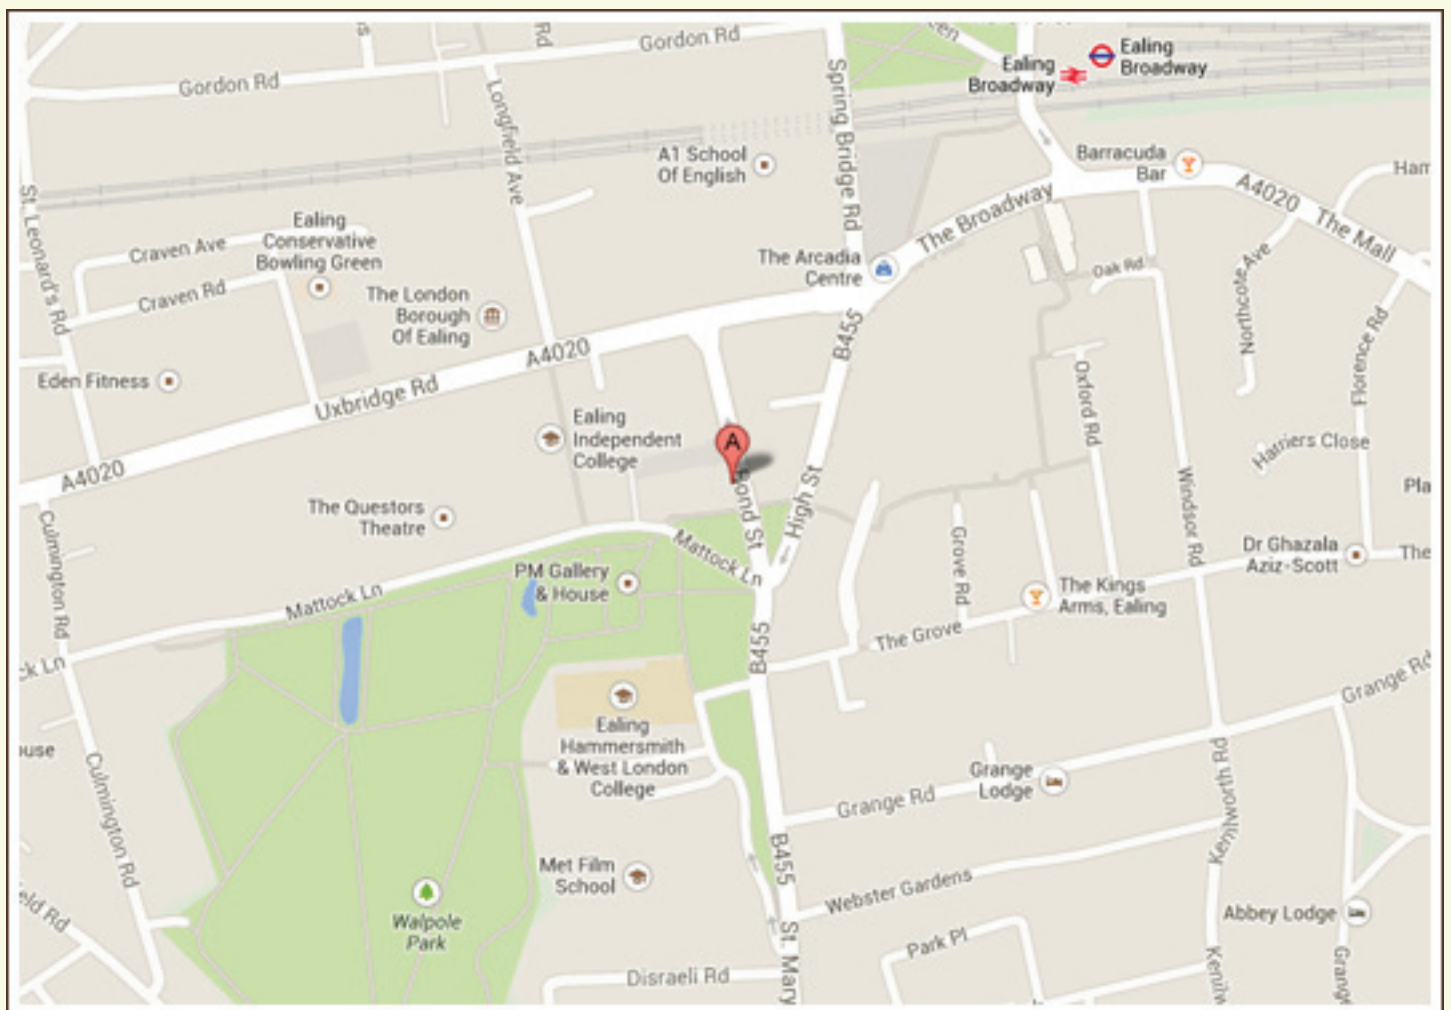

BY ROAD

Hotel Xanadu is situated on Bond Street which is in the centre of Ealing. Bond Street is a one way street accessed from Ealing Broadway via High Street or from Ealing Green.

Ealing can be reached from the M4/A4 or A40/A406.

POSTCODE FOR SAT NAV: W5 5AA

PUBLIC CAR PARKS

There are five public car parks located within short walking distance from the hotel. The nearest are:

- Sandringham Mews Car Park in High Street
- Ealing Broadway Centre Car Park accessed Via The Grove and Uxbridge Rd

LOCAL MAP WITH CAR PARKS MARKED:

Car parking addresses and details are on the next page.

PUBLIC CAR PARK PRICING AND INFO

1. Arcadia Centre Car park
Springbridge Road,
Ealing W5 2AA
Type: Multi-Storey
Mon - Sun 24 hrs

TRAIN AND UNDERGROUND LINKS

LONDON UNDERGROUND TRAINS

Nearest Tube Station - Ealing Broadway 0.2 mile walking distance

District Line to Upminster

Central Line to Epping

MAIN LINE TRAINS

Nearest Train station - Ealing Broadway 0.2 mile walking distance